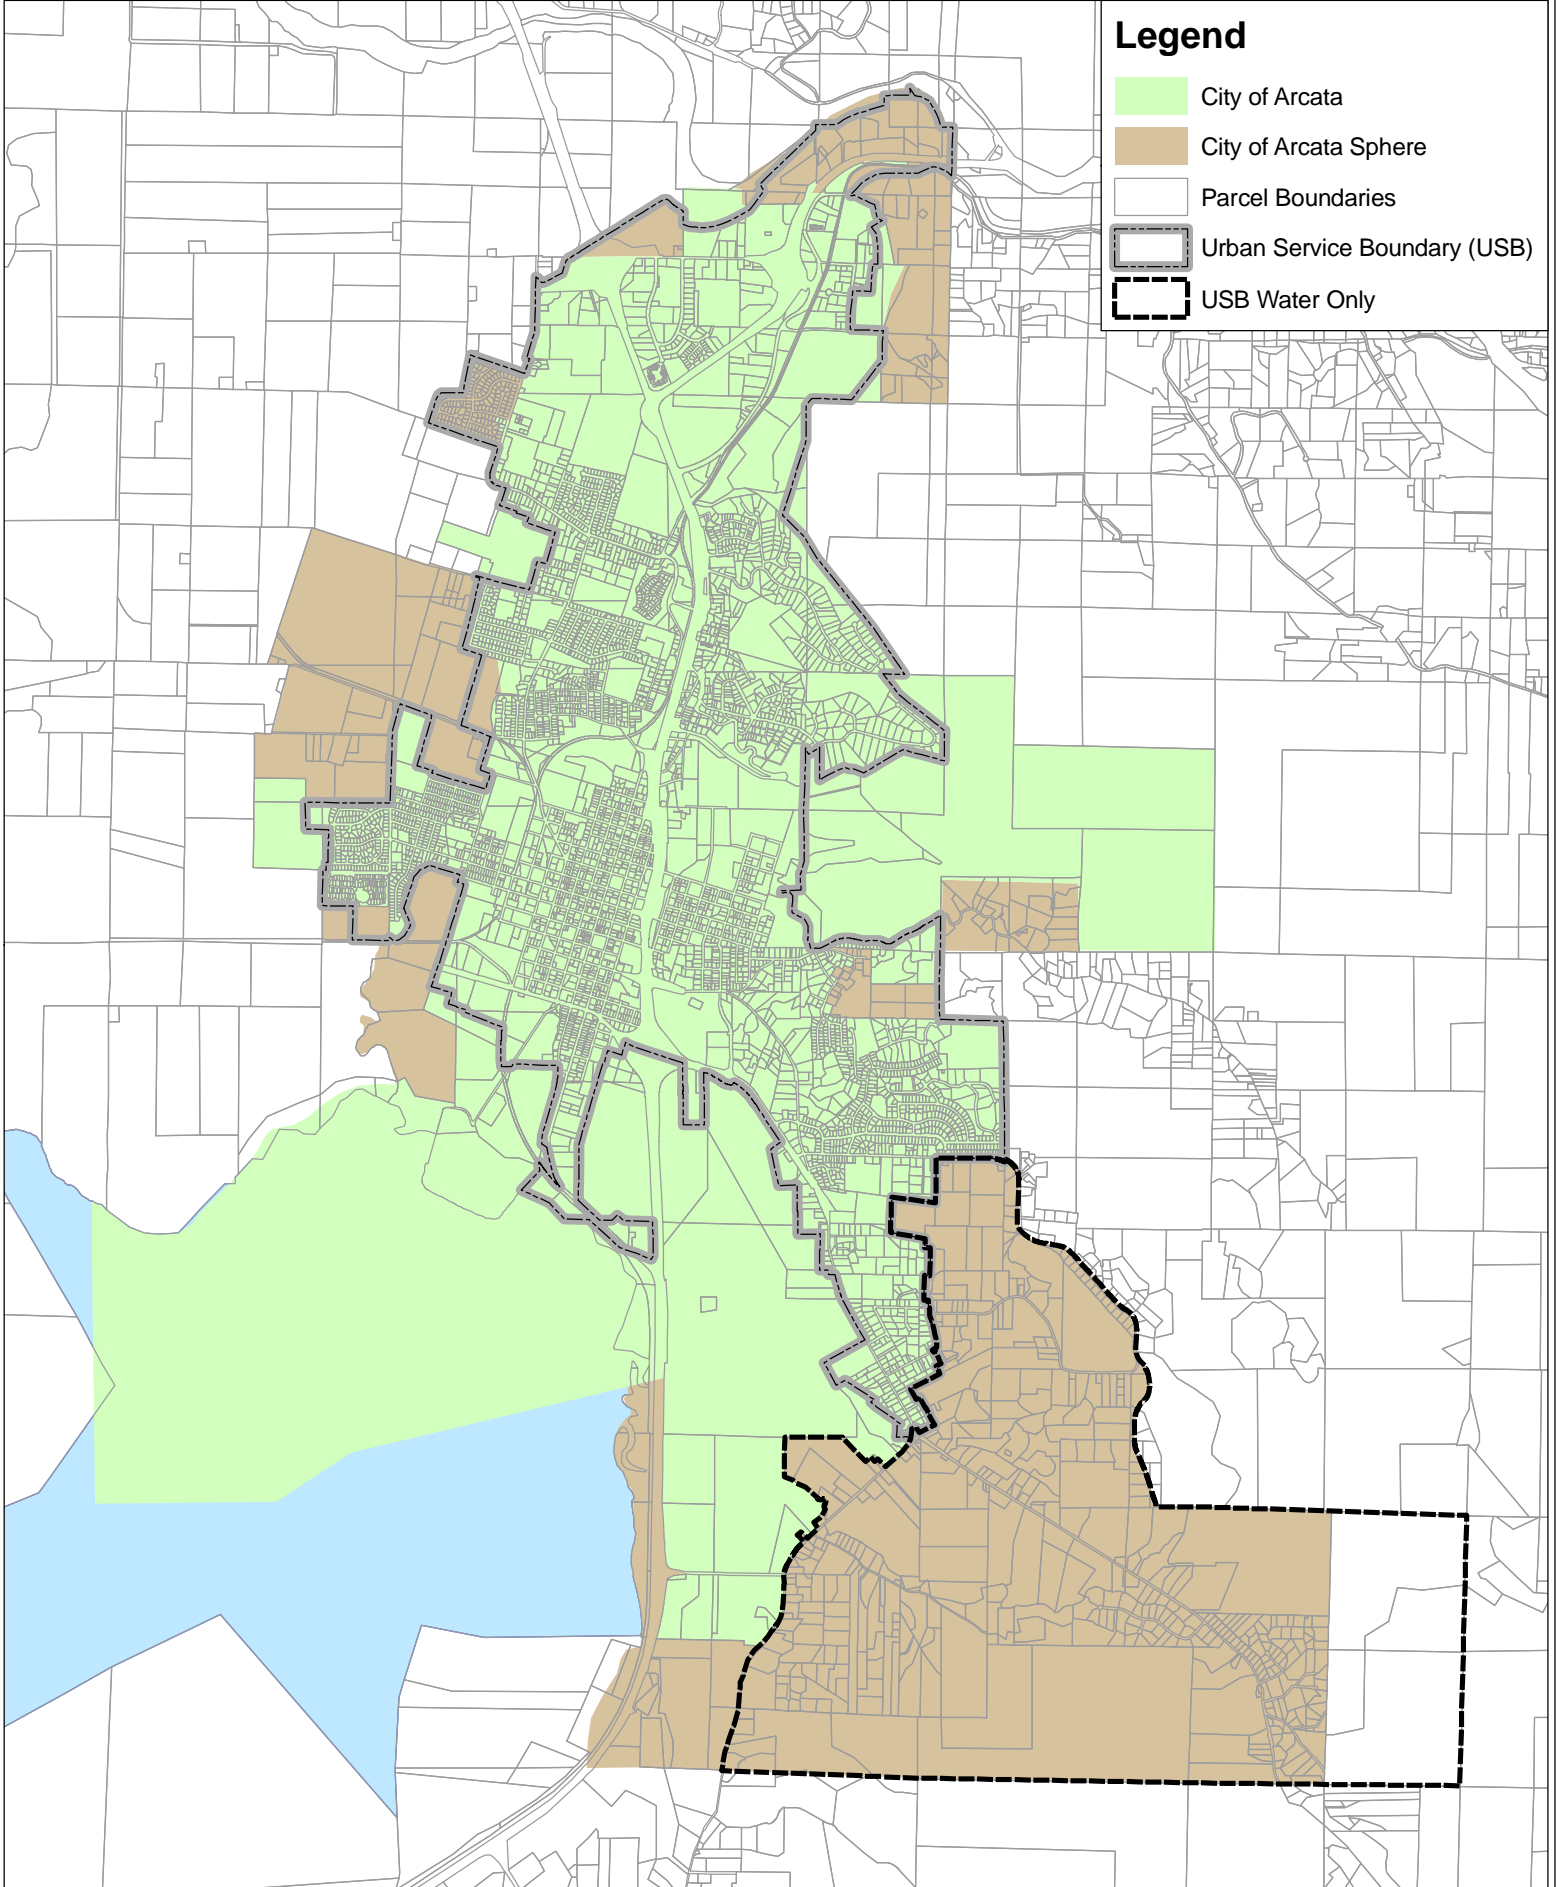

City of Arcata and Sphere

Legend

-  City of Arcata
-  City of Arcata Sphere
-  Parcel Boundaries
-  Urban Service Boundary (USB)
-  USB Water Only