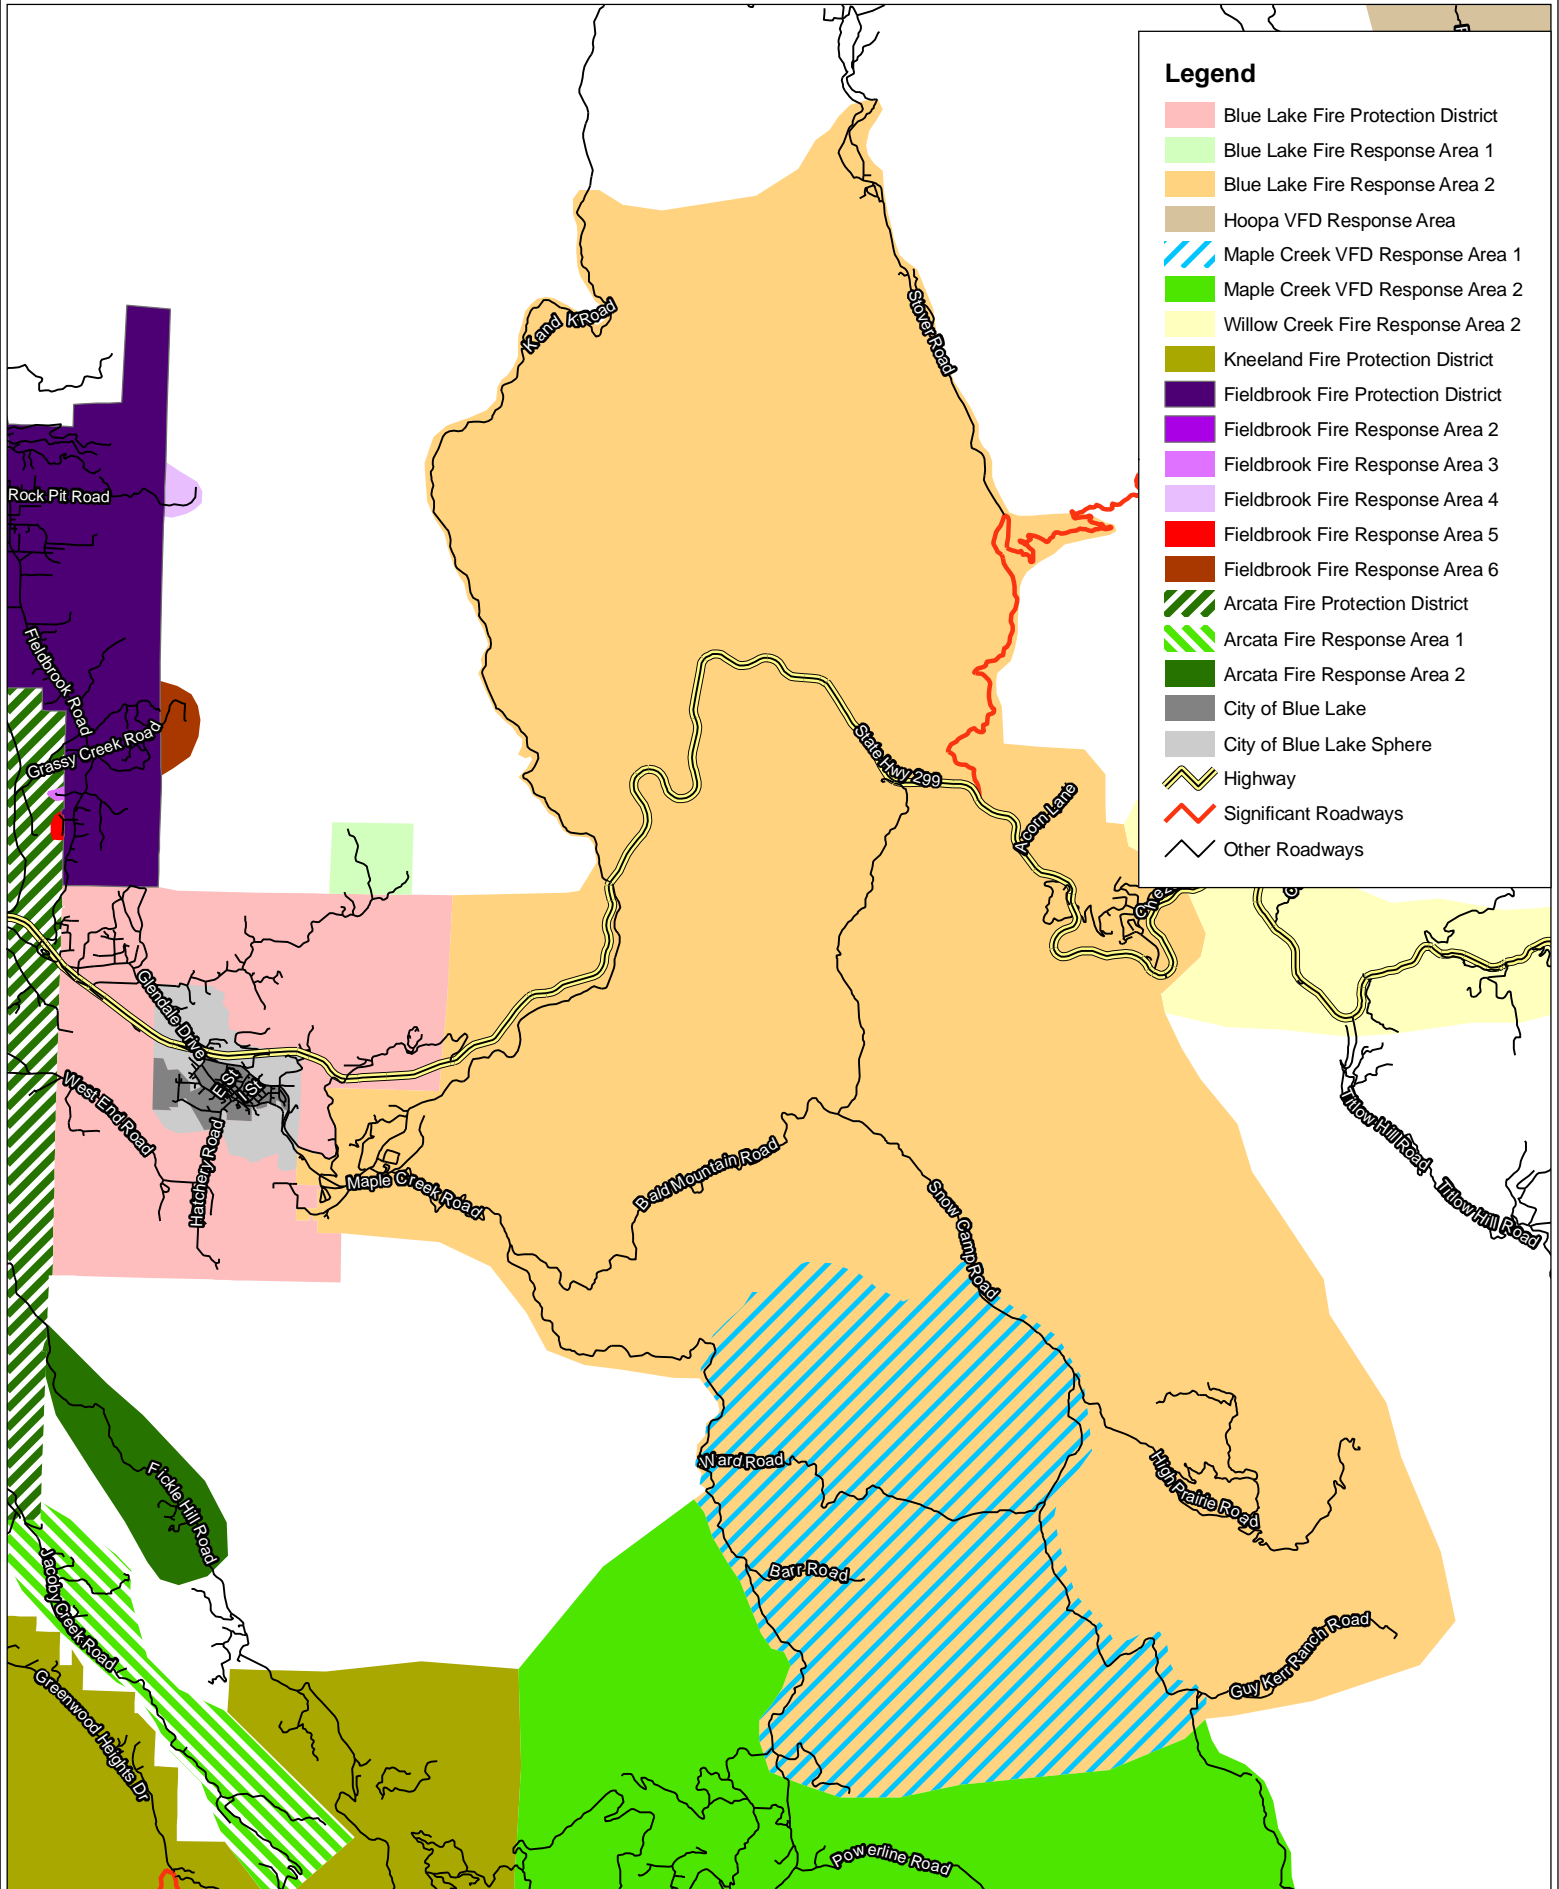

# Blue Lake Fire Protection District

**Legend**

- Blue Lake Fire Protection District
- Blue Lake Fire Response Area 1
- Blue Lake Fire Response Area 2
- Hoopa VFD Response Area
- Maple Creek VFD Response Area 1
- Maple Creek VFD Response Area 2
- Willow Creek Fire Response Area 2
- Kneeland Fire Protection District
- Fieldbrook Fire Protection District
- Fieldbrook Fire Response Area 2
- Fieldbrook Fire Response Area 3
- Fieldbrook Fire Response Area 4
- Fieldbrook Fire Response Area 5
- Fieldbrook Fire Response Area 6
- Arcata Fire Protection District
- Arcata Fire Response Area 1
- Arcata Fire Response Area 2
- City of Blue Lake
- City of Blue Lake Sphere
- Highway
- Significant Roadways
- Other Roadways