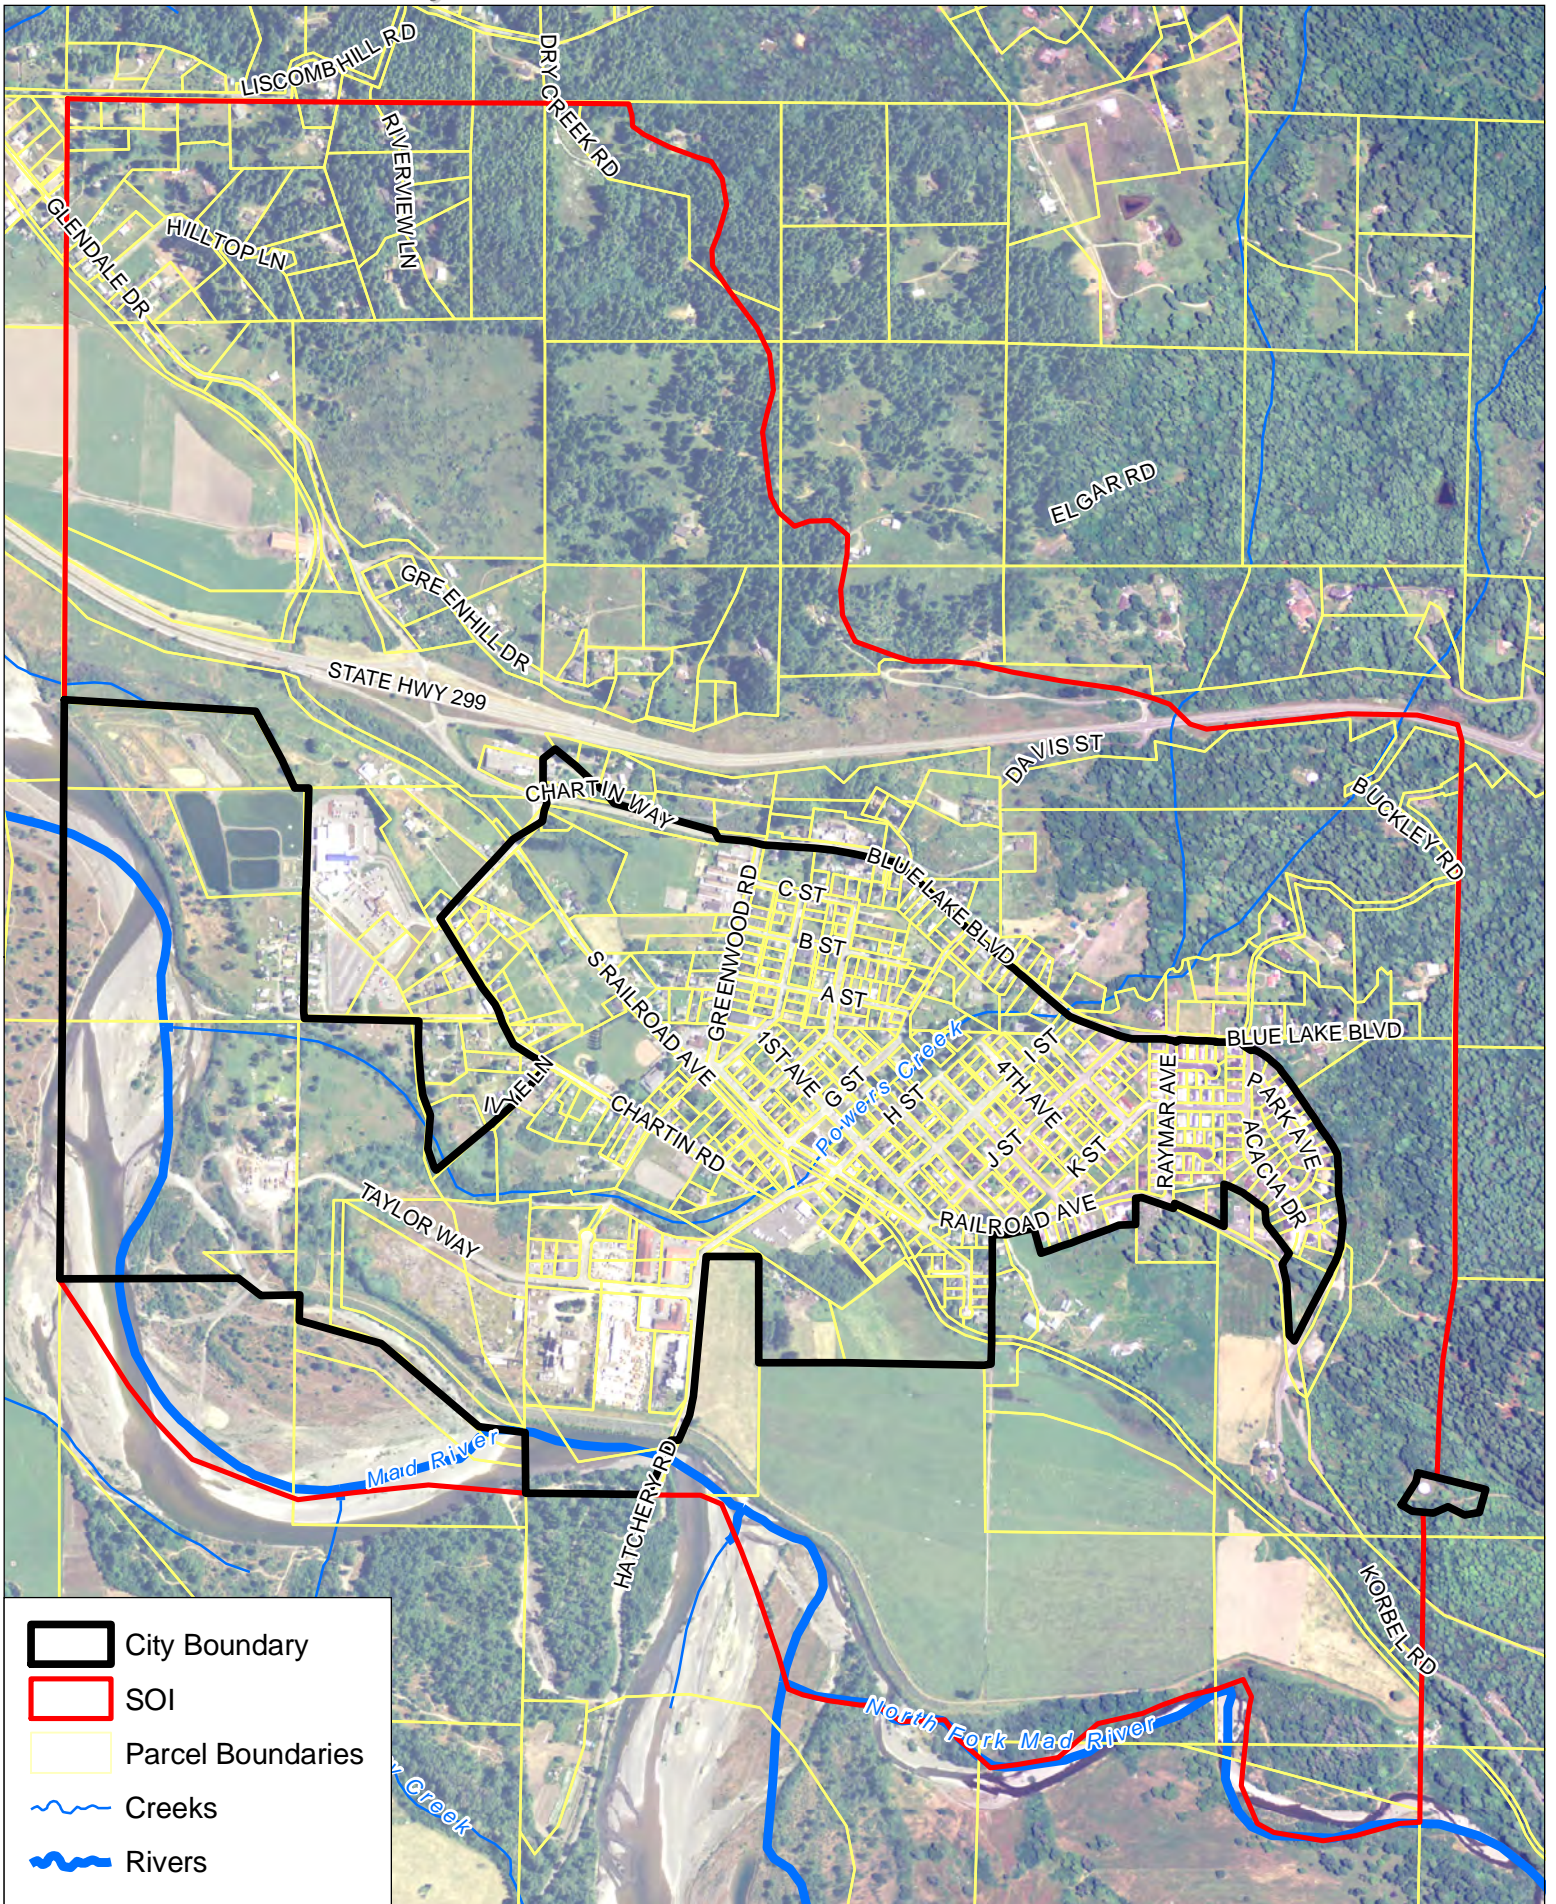

# City of Blue Lake and SOI

Map Compiled by Planwest Partners  
August 5, 2009

\*Parcels have been adjusted to correlate with aerial imagery\*

0 0.25 0.5 Miles