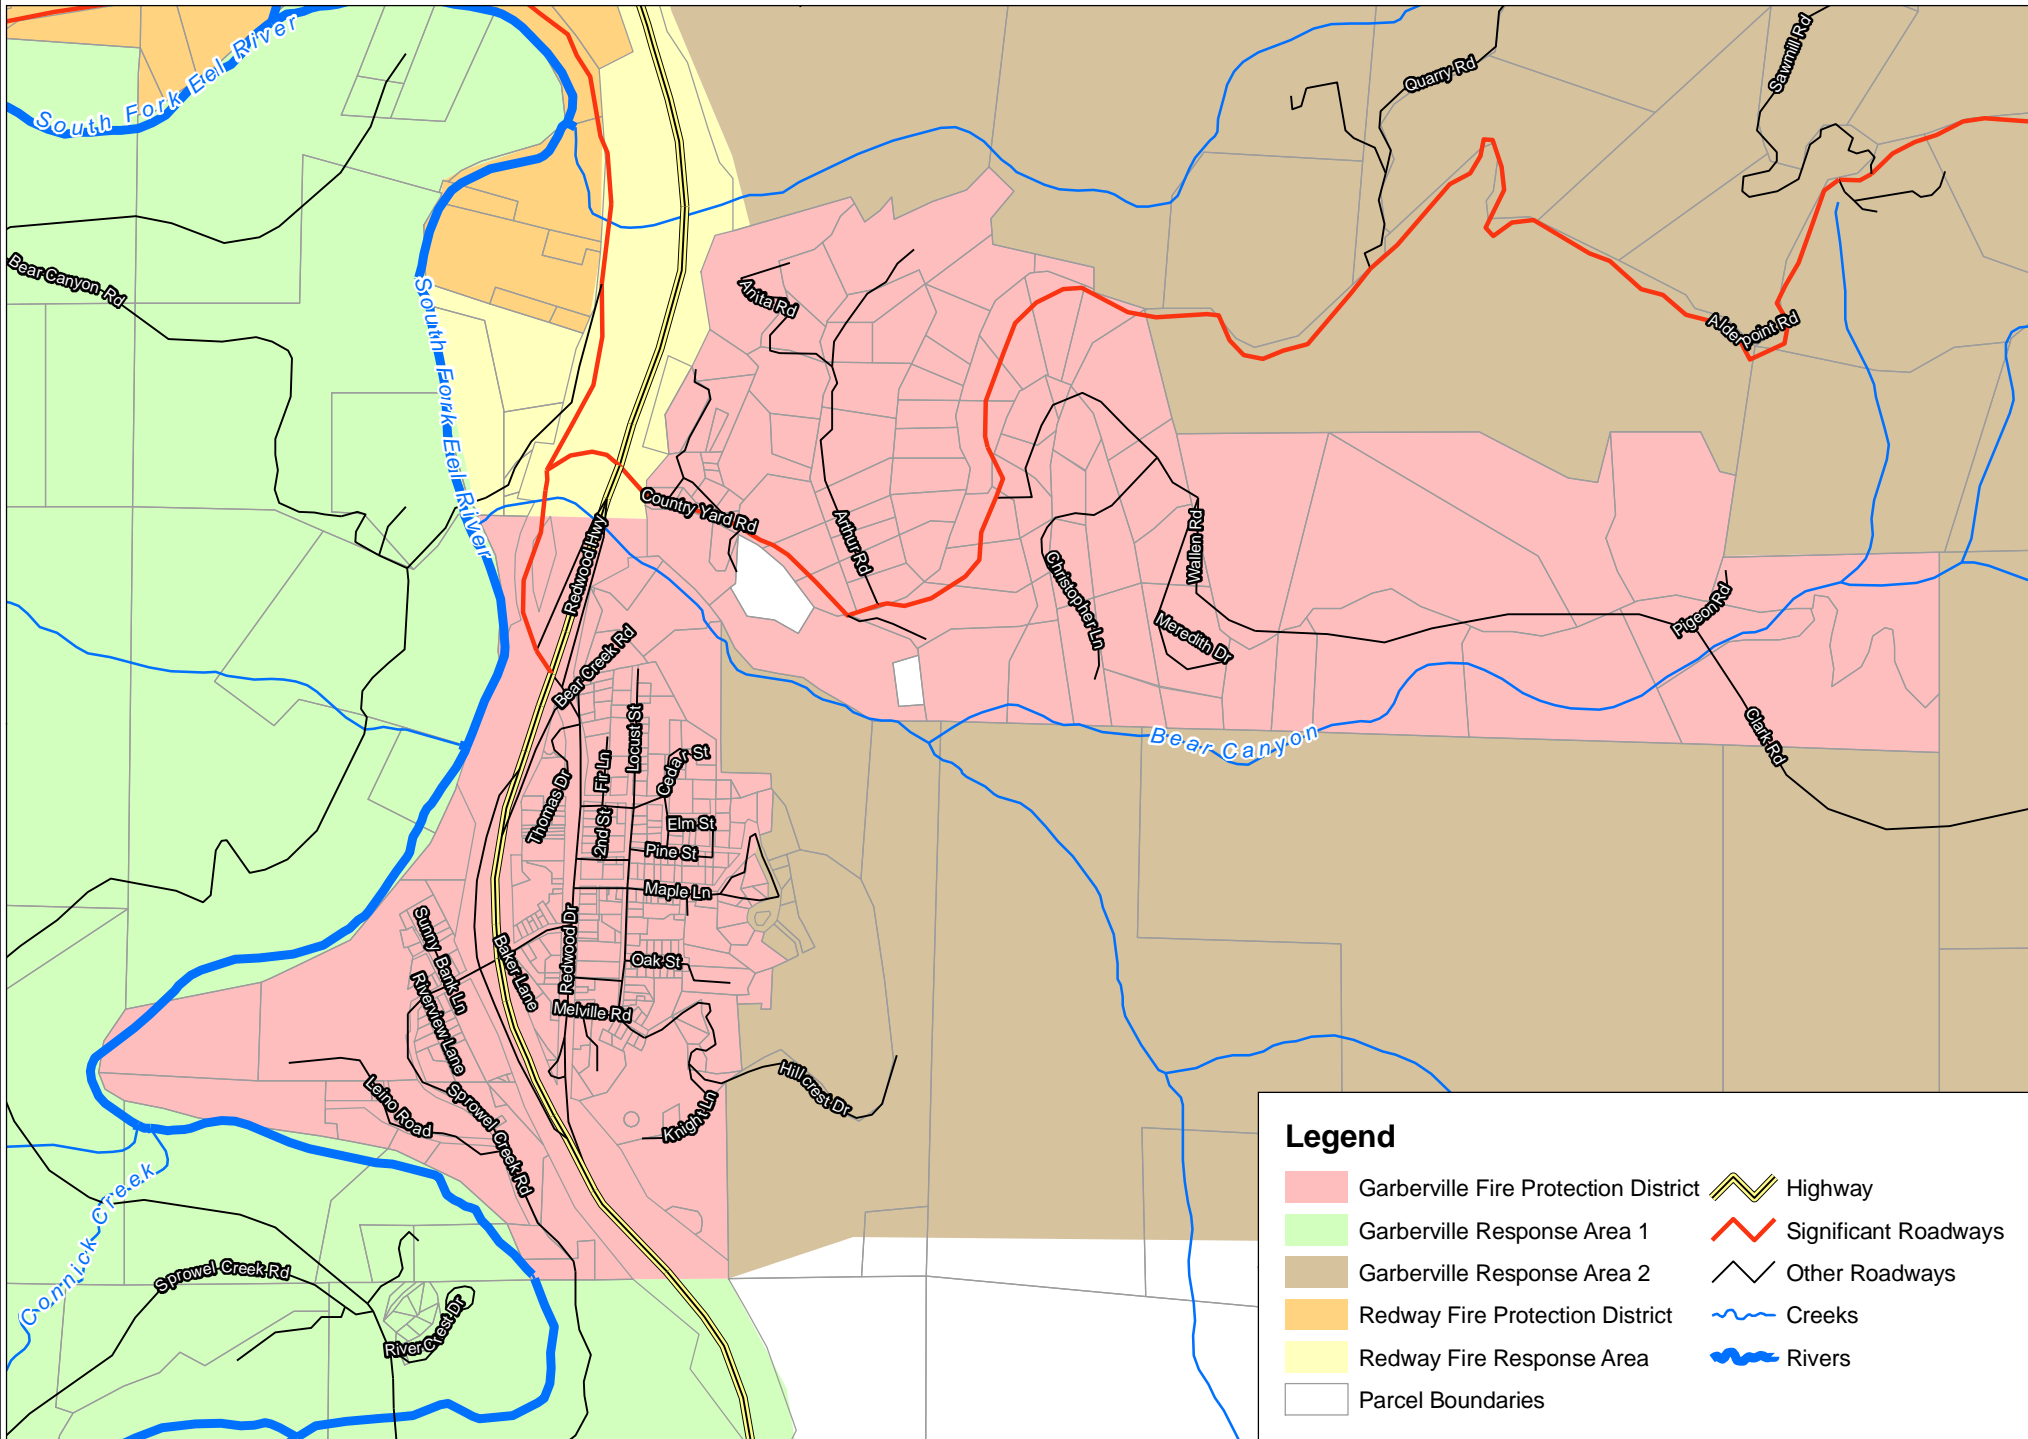

Garberville Fire Protection District

Legend

	Garberville Fire Protection District		Highway
	Garberville Response Area 1		Significant Roadways
	Garberville Response Area 2		Other Roadways
	Redway Fire Protection District		Creeks
	Redway Fire Response Area		Rivers
	Parcel Boundaries		

Map Compiled by Planwest Partners
October 26, 2007