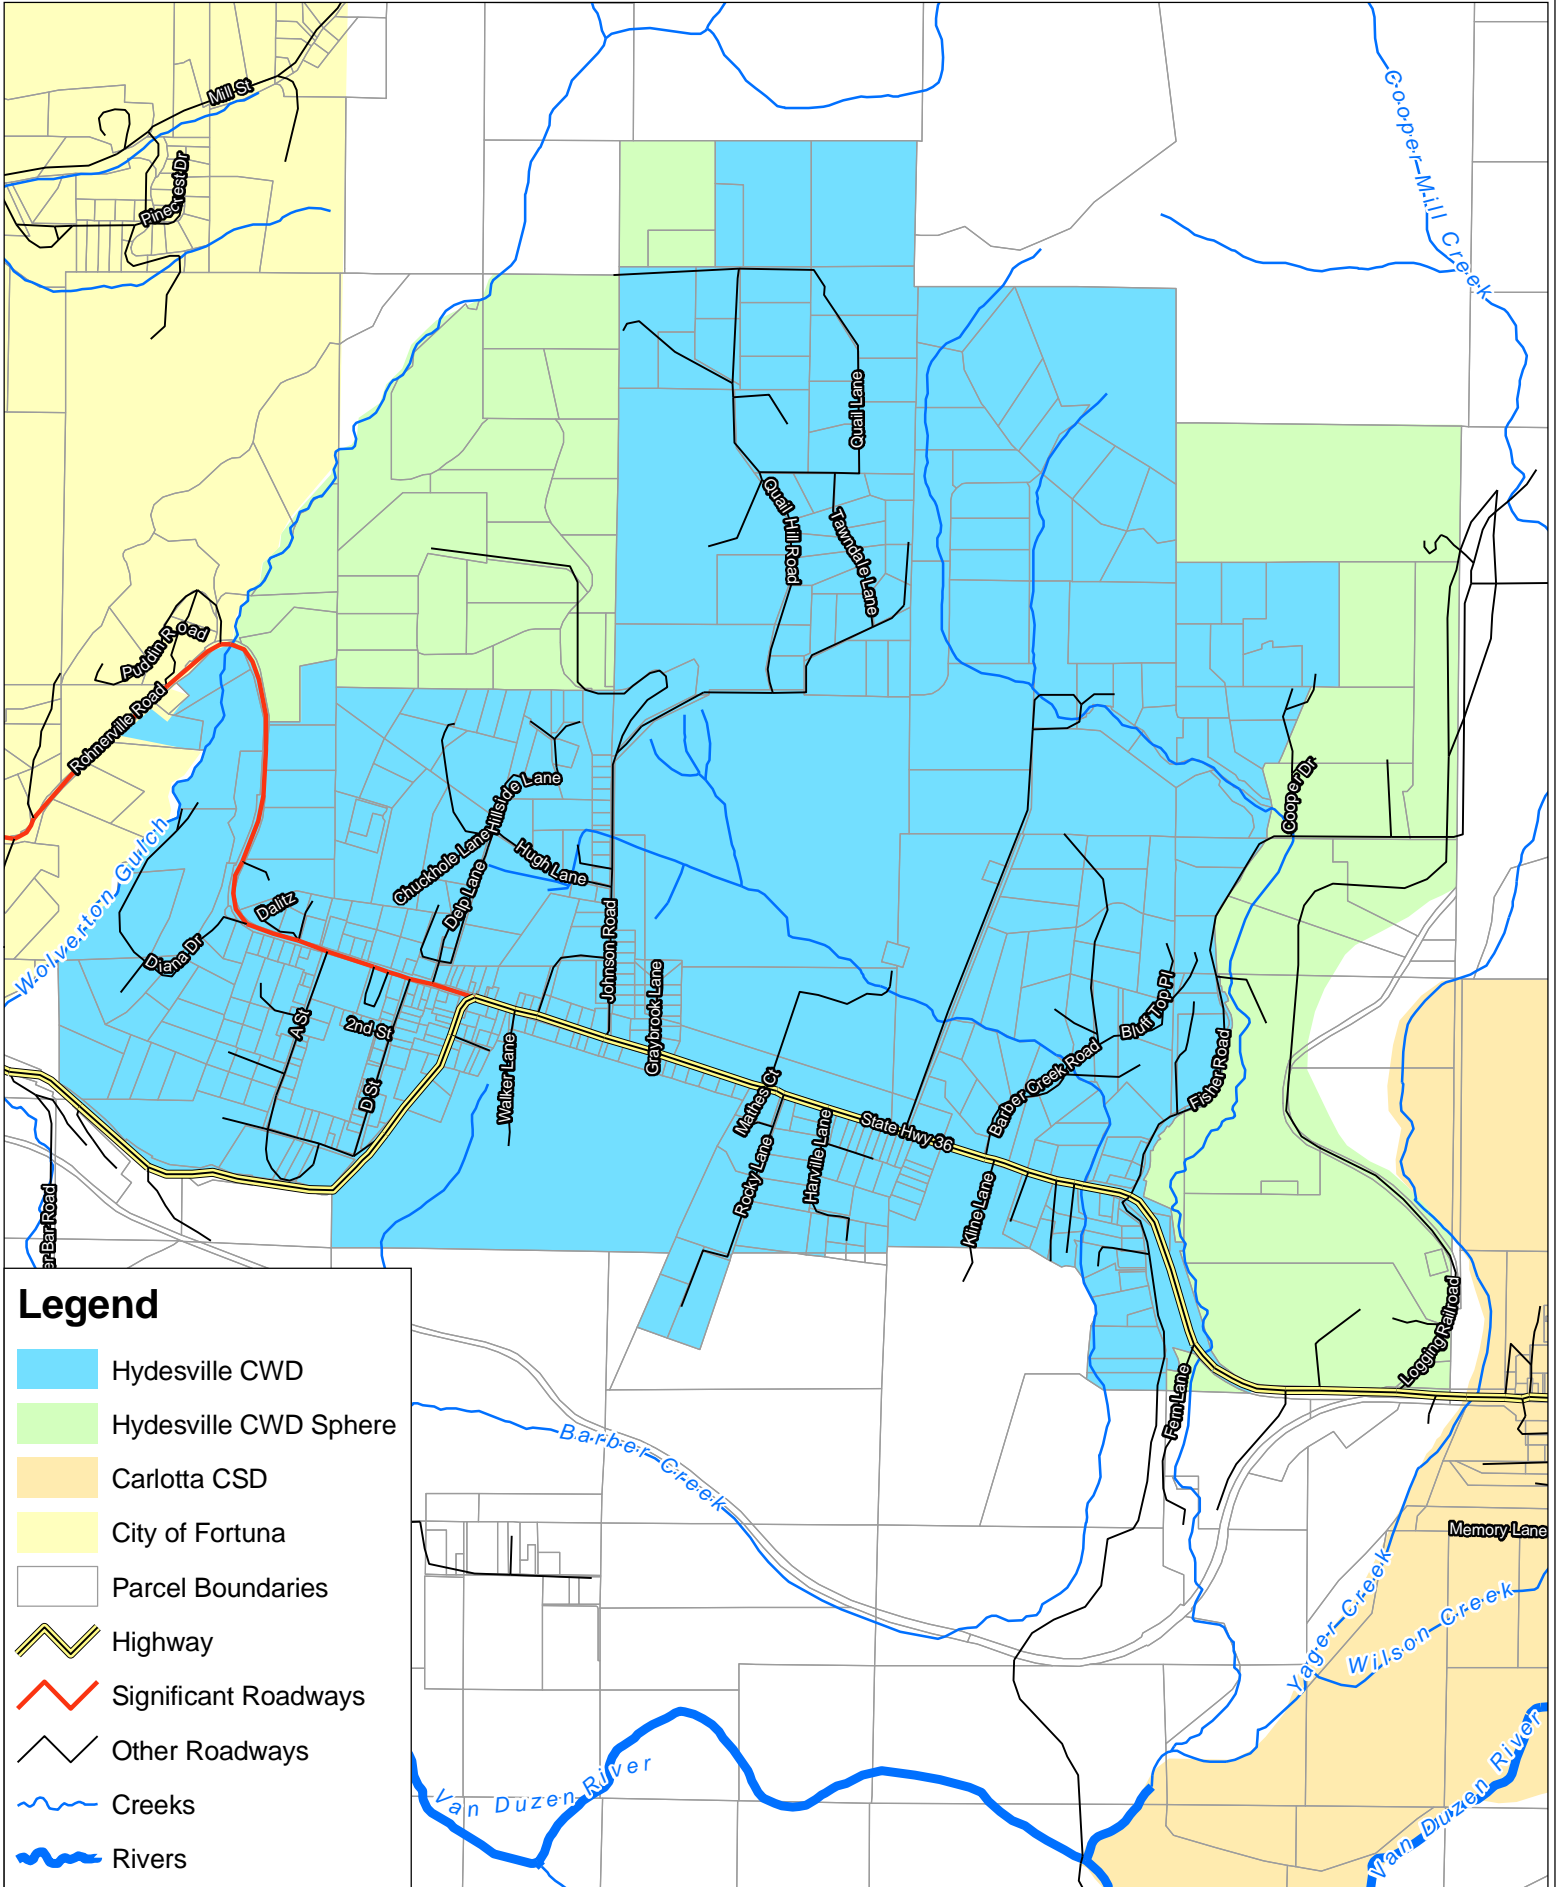

Hydesville Community Water District

Legend

- Hydesville CWD
- Hydesville CWD Sphere
- Carlotta CSD
- City of Fortuna
- Parcel Boundaries
- Highway
- Significant Roadways
- Other Roadways
- Creeks
- Rivers