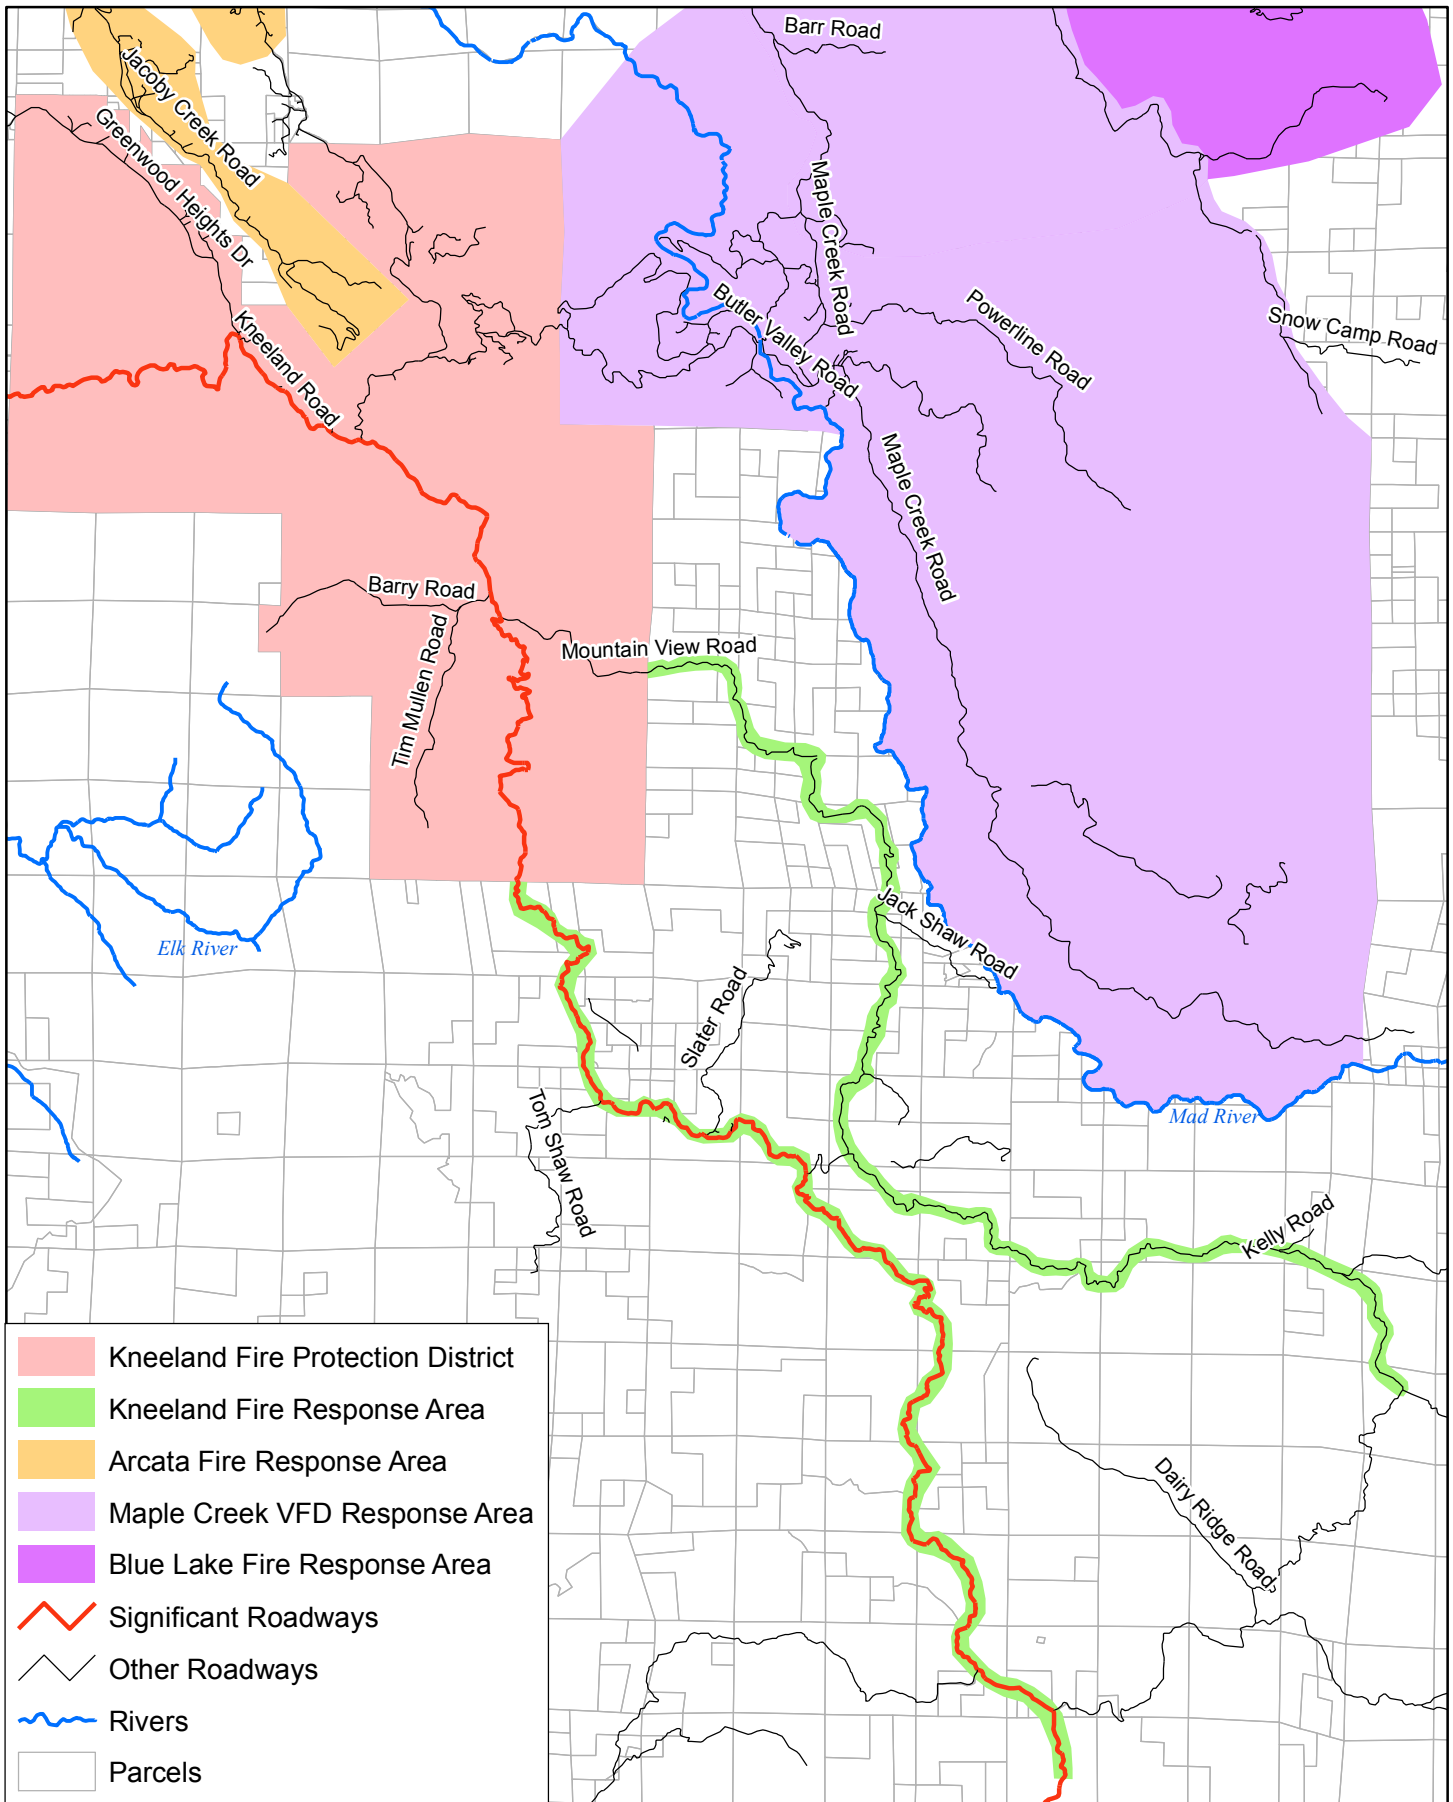

Kneeland Fire Protection District

- Kneeland Fire Protection District
- Kneeland Fire Response Area
- Arcata Fire Response Area
- Maple Creek VFD Response Area
- Blue Lake Fire Response Area
- Significant Roadways
- Other Roadways
- Rivers
- Parcels

Map compiled by
Planwest Partners Inc.
11 February 2010