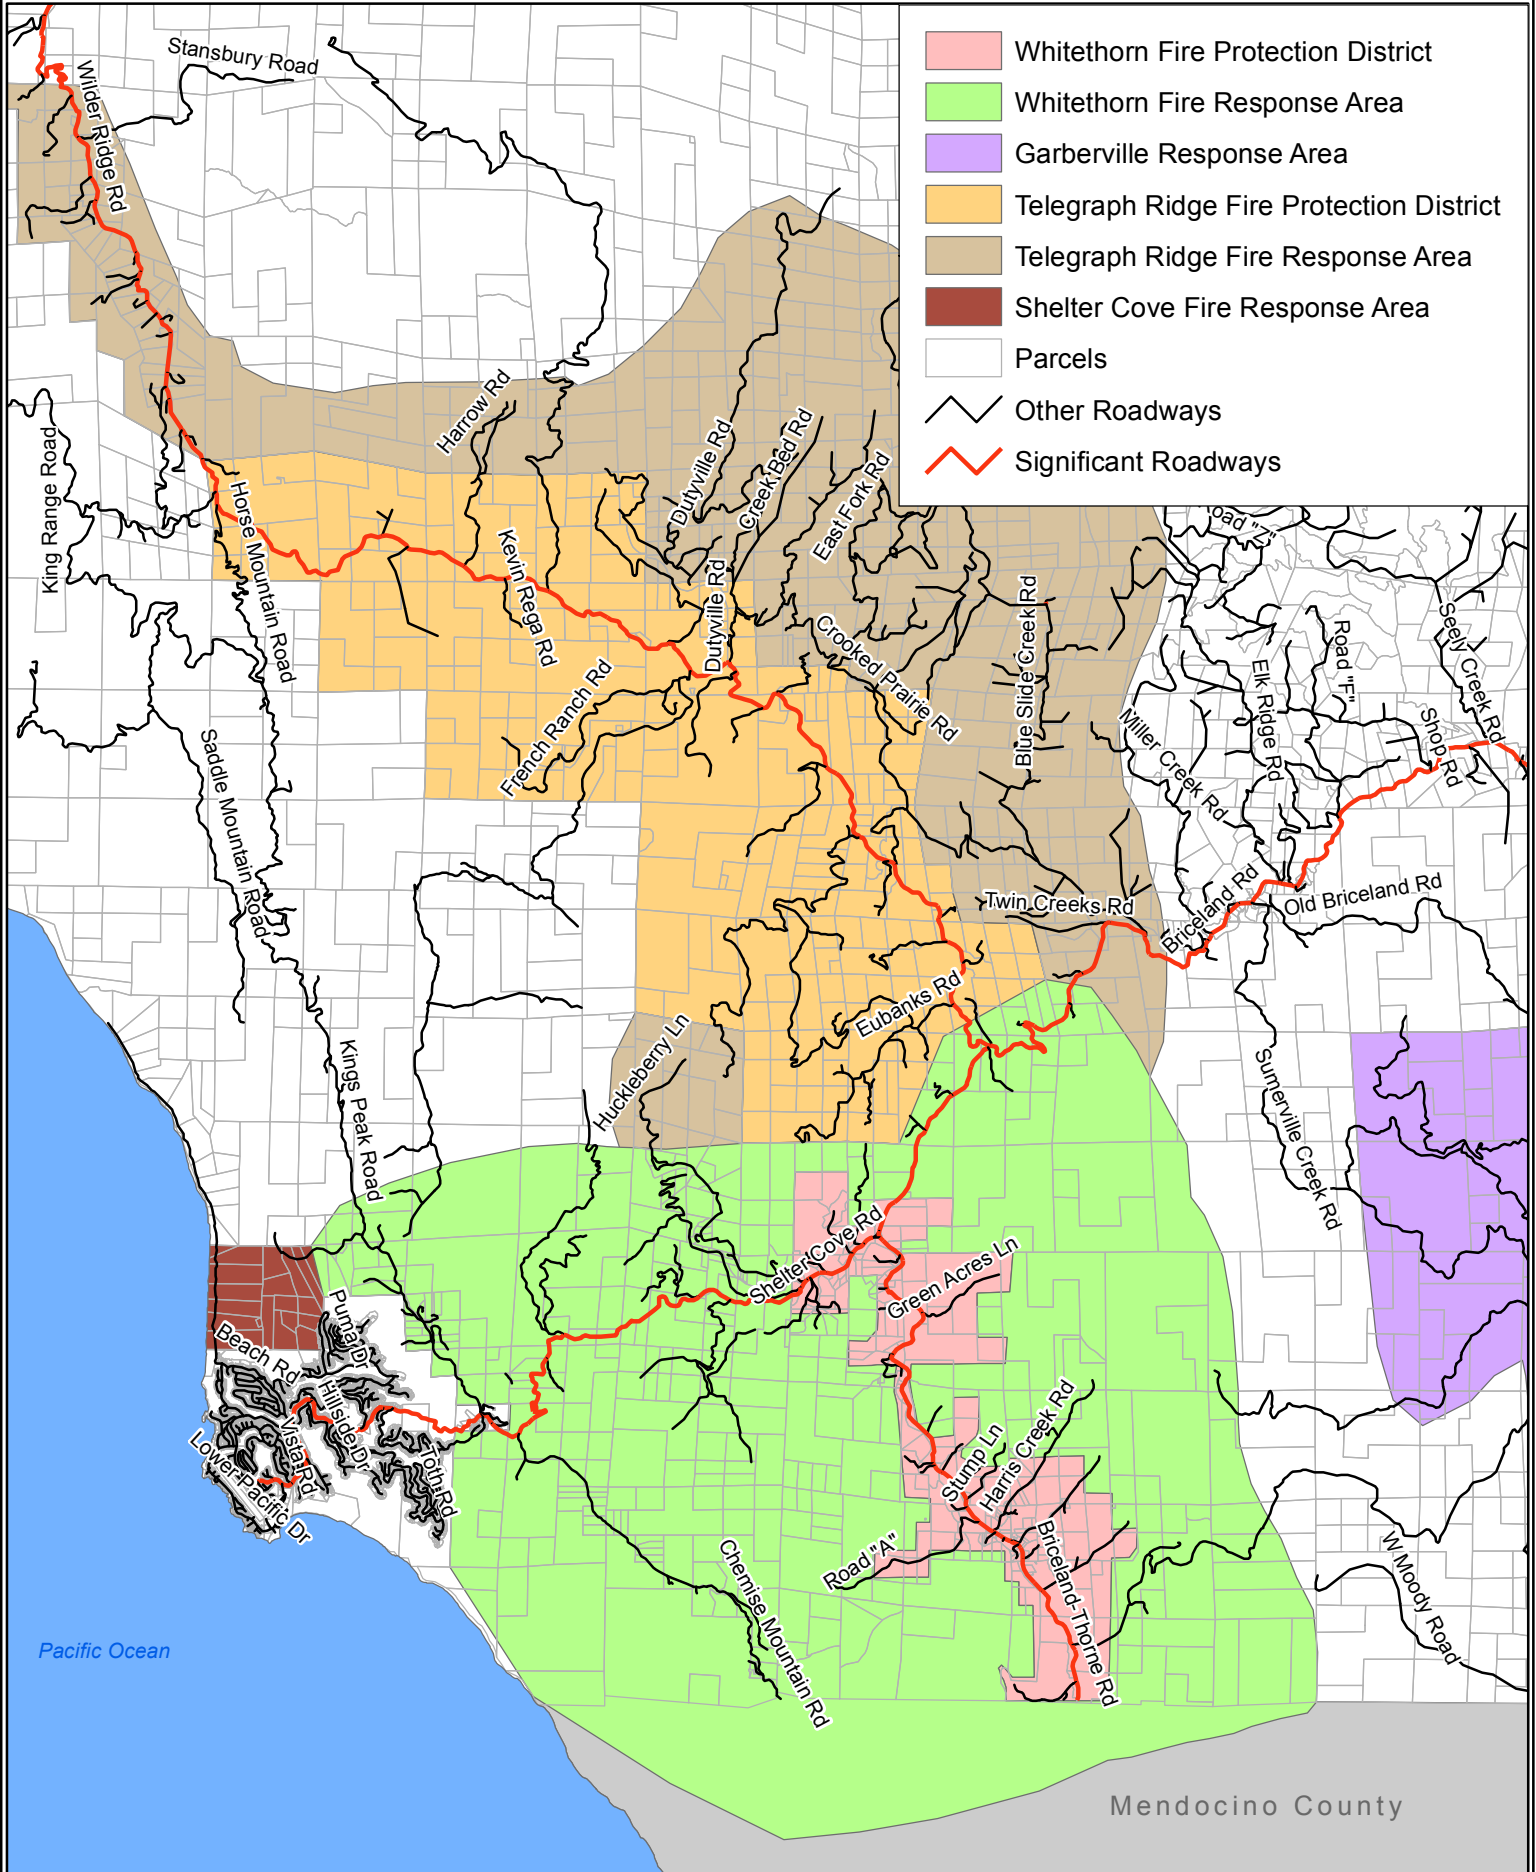

Whitethorn Fire Protection District

- Whitethorn Fire Protection District
- Whitethorn Fire Response Area
- Garberville Response Area
- Telegraph Ridge Fire Protection District
- Telegraph Ridge Fire Response Area
- Shelter Cove Fire Response Area
- Parcels
- Other Roadways
- Significant Roadways

Map Compiled by
Planwest Partners Inc.
9 February 2010