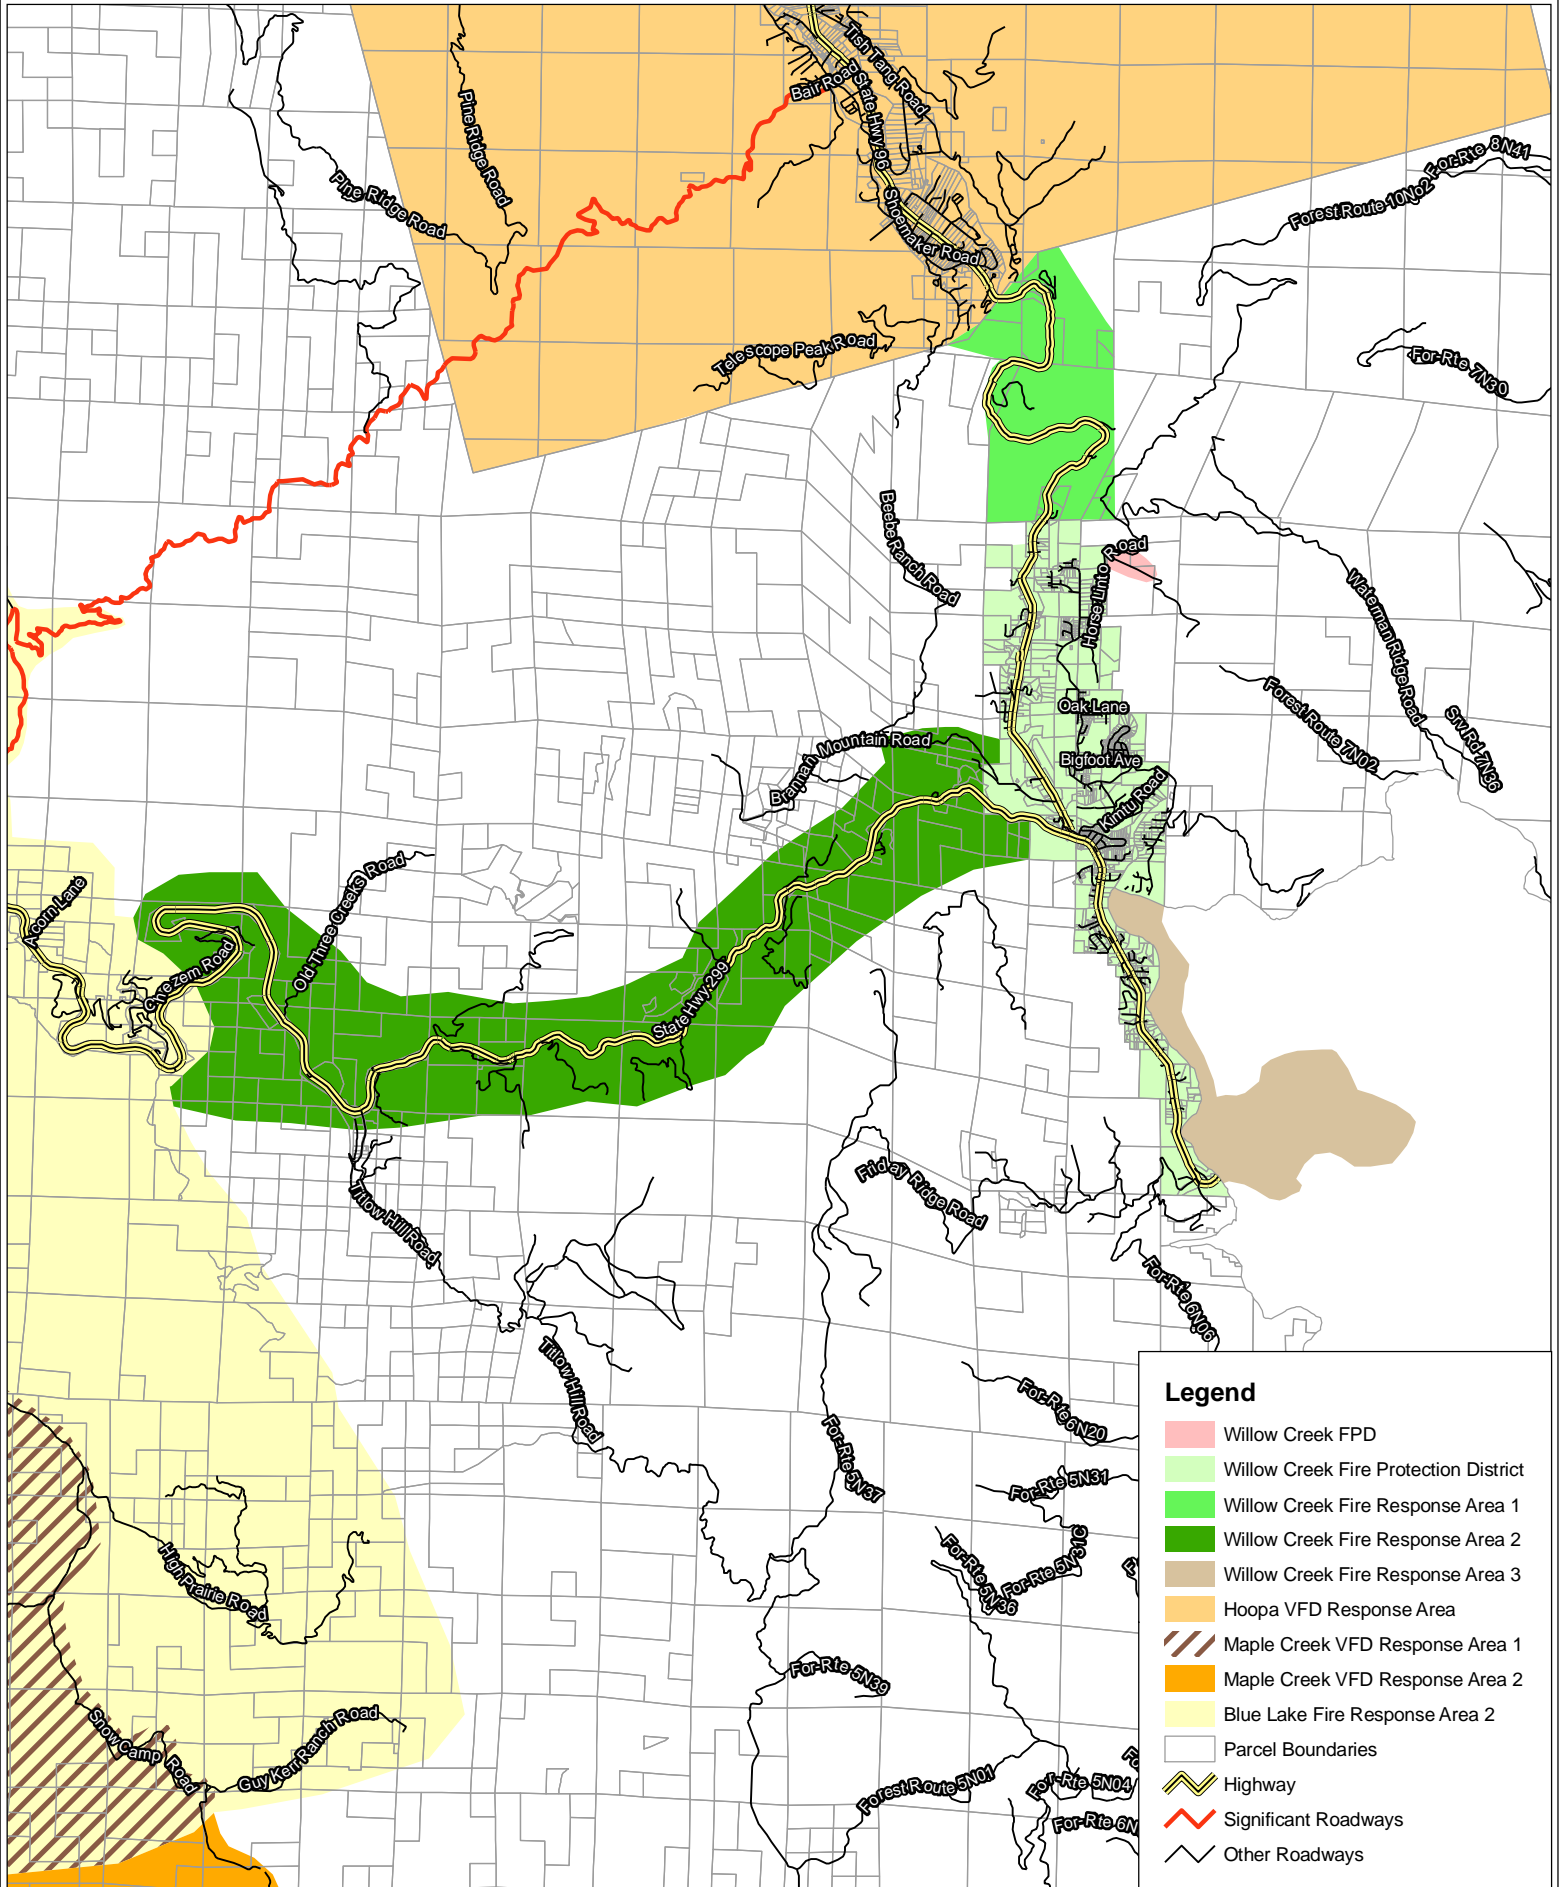

Willow Creek Fire Protection District

Legend

- Willow Creek FPD
- Willow Creek Fire Protection District
- Willow Creek Fire Response Area 1
- Willow Creek Fire Response Area 2
- Willow Creek Fire Response Area 3
- Hoopa VFD Response Area
- Maple Creek VFD Response Area 1
- Maple Creek VFD Response Area 2
- Blue Lake Fire Response Area 2
- Parcel Boundaries
- Highway
- Significant Roadways
- Other Roadways