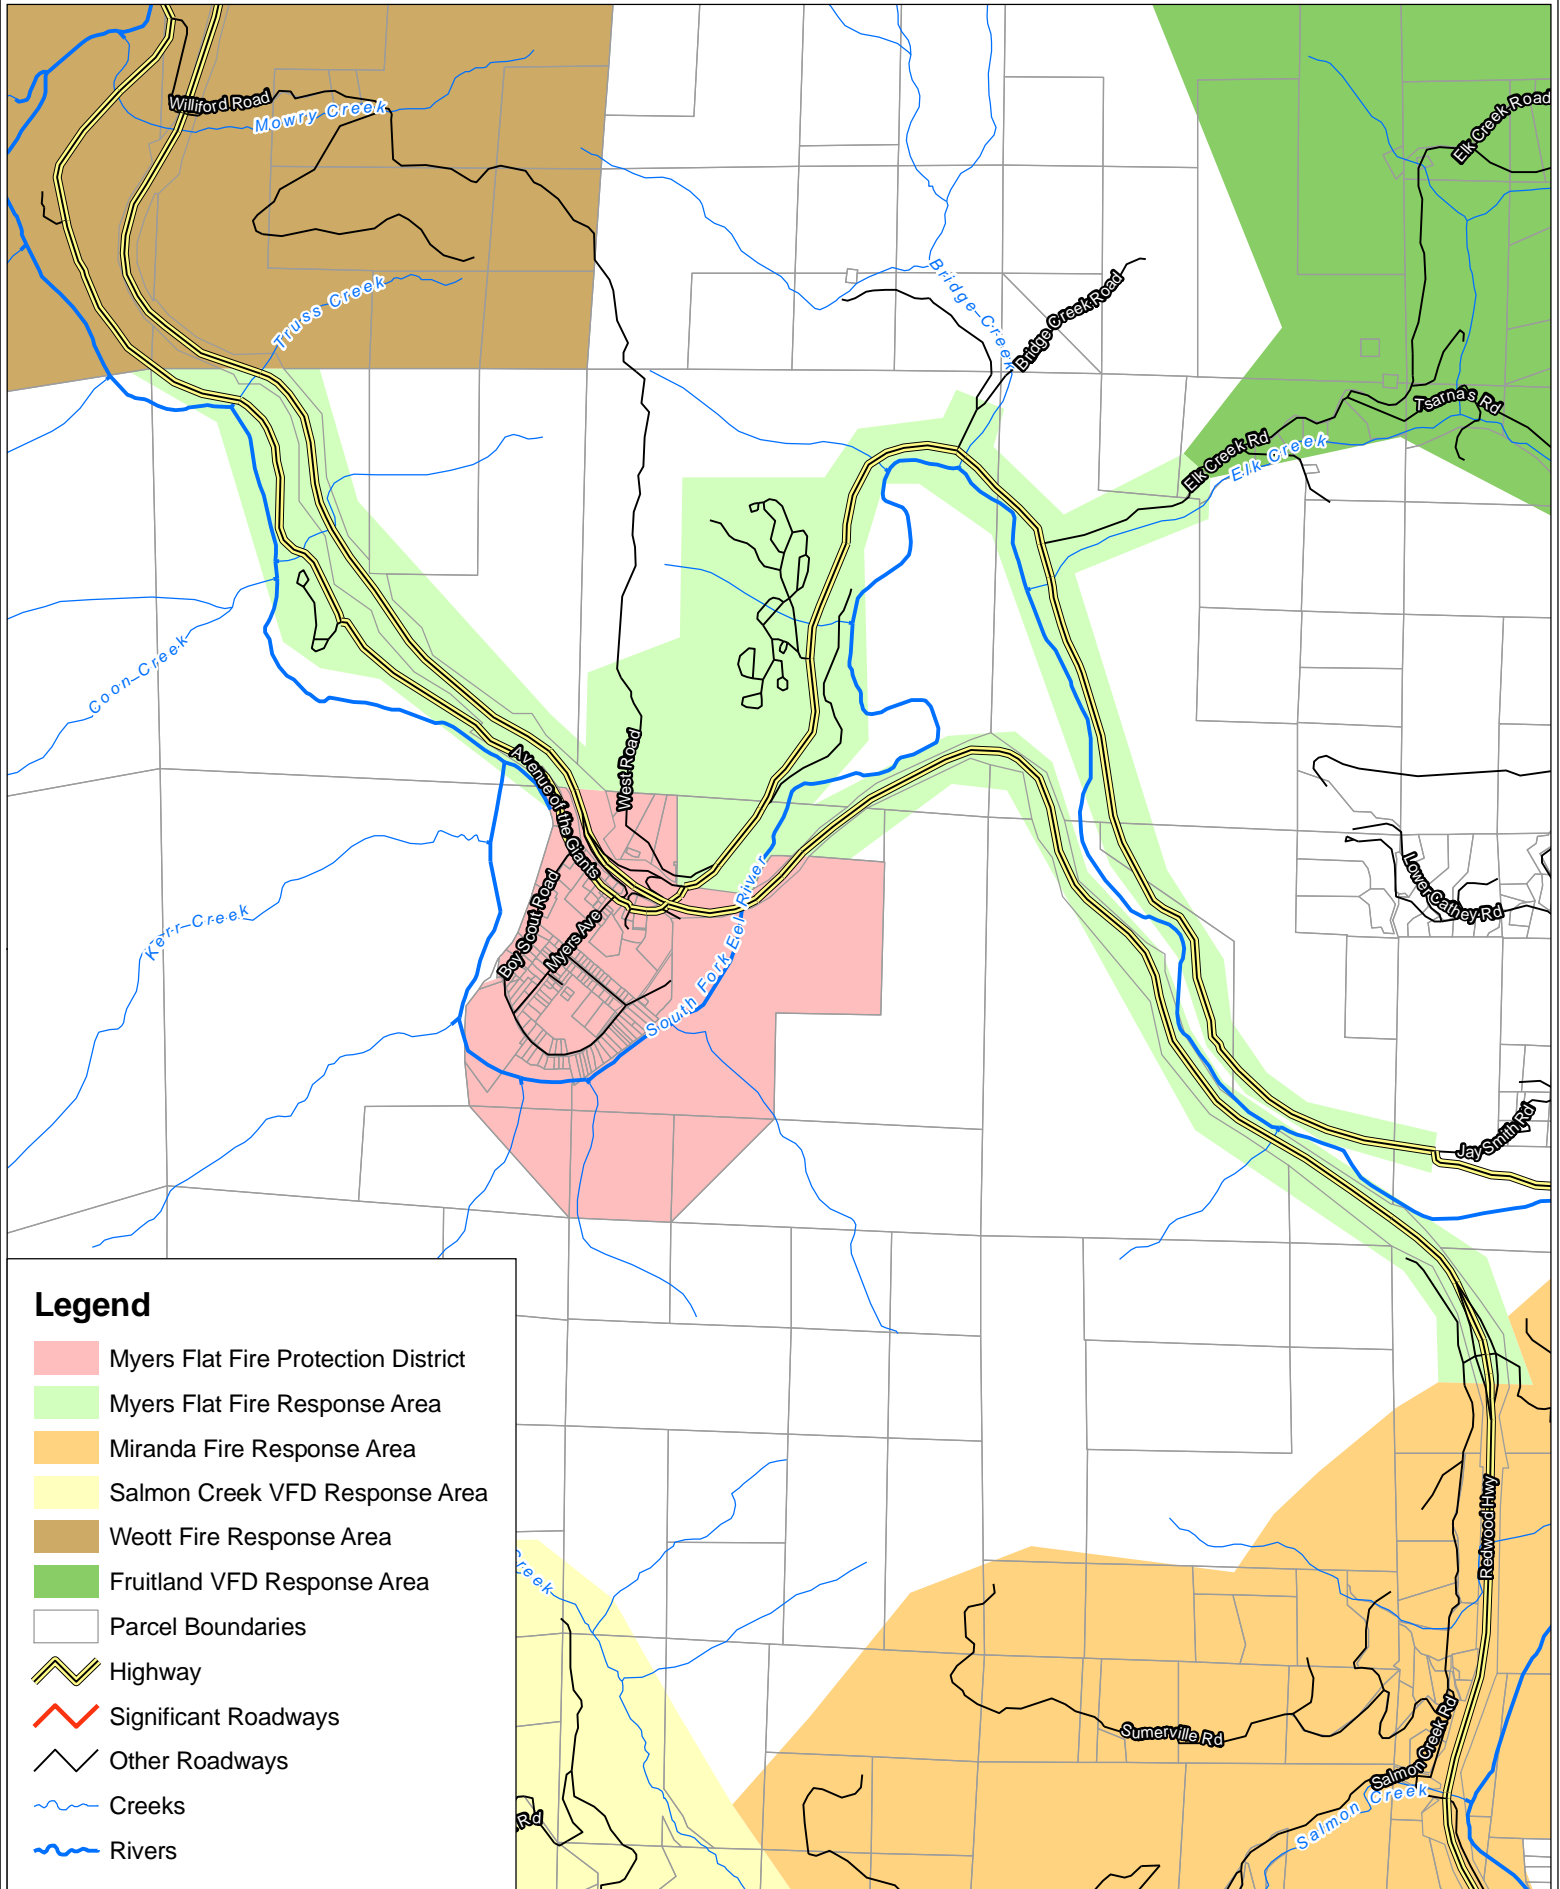

Myers Flat Fire Protection District

Legend

- Myers Flat Fire Protection District
- Myers Flat Fire Response Area
- Miranda Fire Response Area
- Salmon Creek VFD Response Area
- Weott Fire Response Area
- Fruitland VFD Response Area
- Parcel Boundaries
- Highway
- Significant Roadways
- Other Roadways
- Creeks
- Rivers