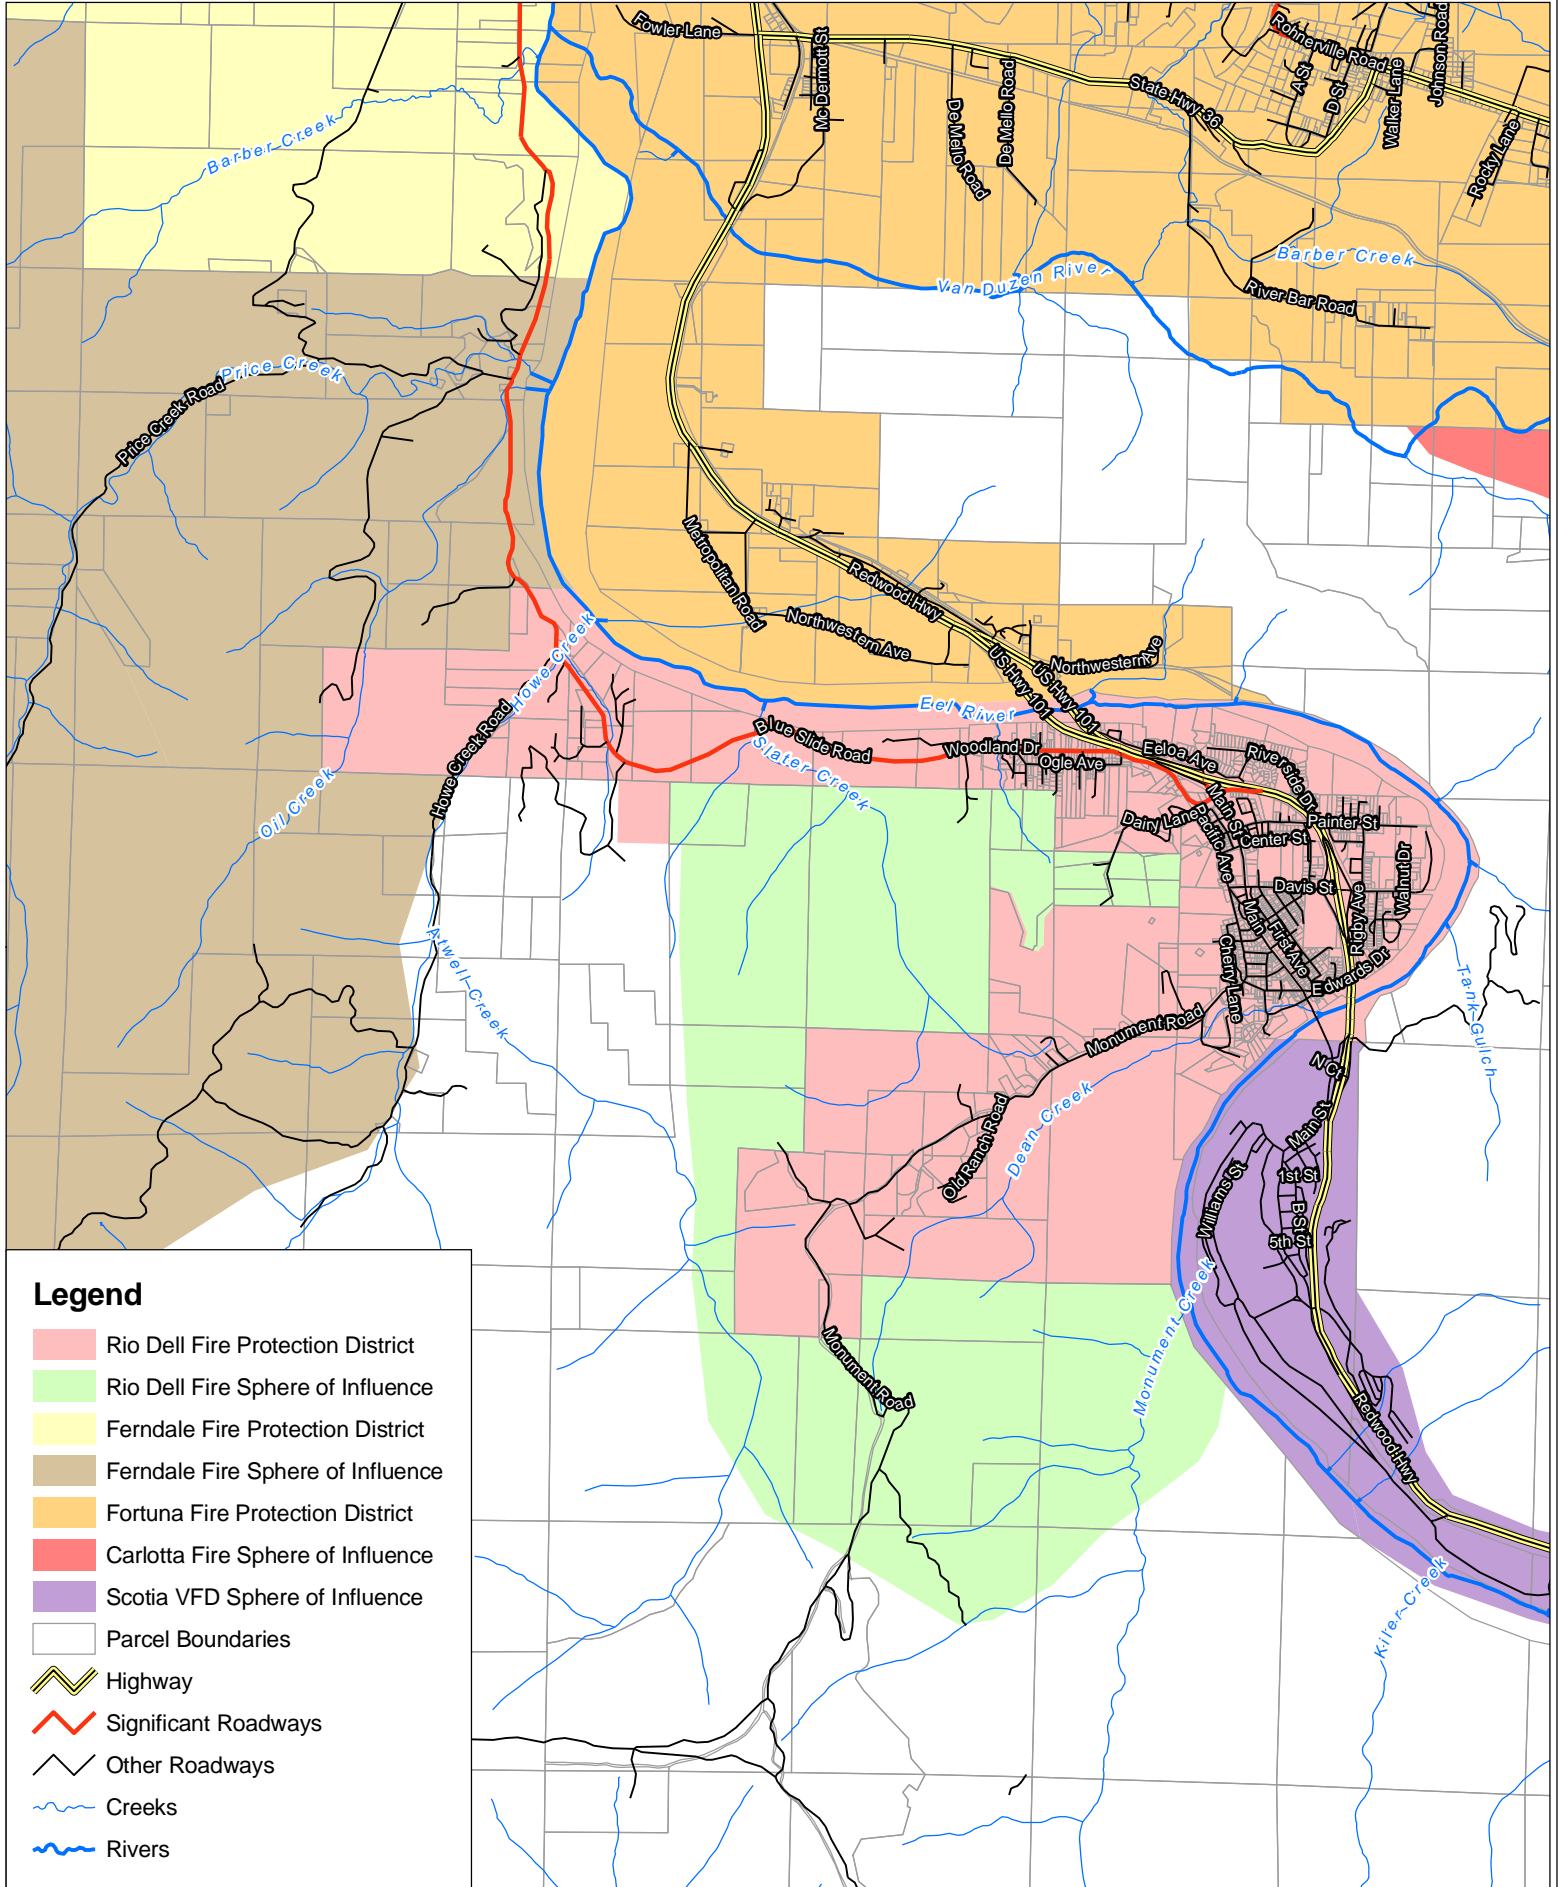

# City of Rio Dell Fire Protection District

## Legend

- Rio Dell Fire Protection District
- Rio Dell Fire Sphere of Influence
- Ferndale Fire Protection District
- Ferndale Fire Sphere of Influence
- Fortuna Fire Protection District
- Carlotta Fire Sphere of Influence
- Scotia VFD Sphere of Influence
- Parcel Boundaries
- Highway
- Significant Roadways
- Other Roadways
- Creeks
- Rivers